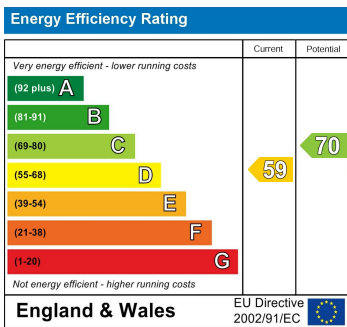

The property in brief comprises of a large lounge, kitchen/diner, two bedrooms, modern bathroom and gas central heating.

Viewing essential call Newton Fallowell to arrange your viewing.

t: 01543251310 e: lichfield@newtonfallowell.co.uk